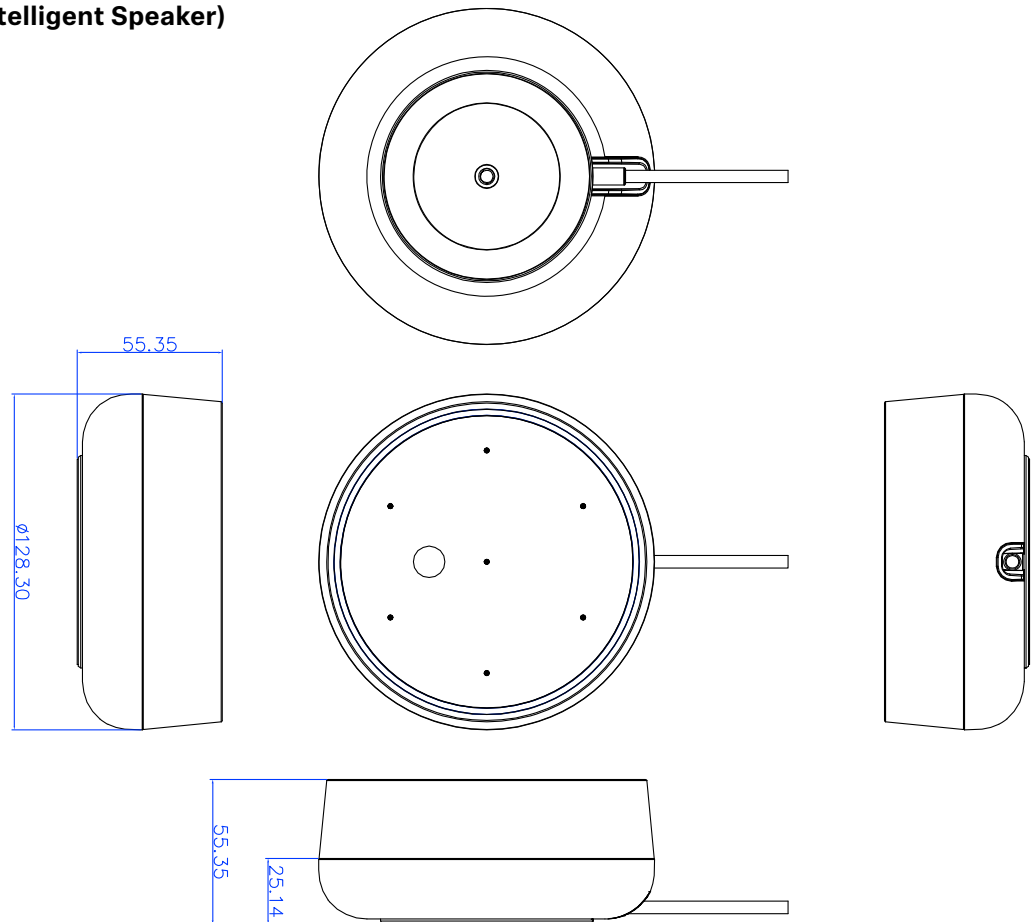

The housing of the speakerphone shall have an easy-to-clean finish. Dimensions of the speakerphone shall be 128.3 x 56.3 mm. Dimensions of the Power & Data Box shall be 61 x 40 x 14 mm. Weight of the speakerphone shall be 469 g. Weight of the Power & Data Box shall be 20 g. Operating temperature shall range from 0 °C to +40 °C (32 °F to 104 °F). Storage temperature shall range from -20 °C to +60 °C (-4 °F to 140 °F).

The speakerphone shall be the Sennheiser TeamConnect Intelligent Speaker.

TeamConnect Intelligent Speaker for Microsoft® Teams Rooms

DIMENSIONS

TC ISP (TeamConnect Intelligent Speaker)

Power & Data Box