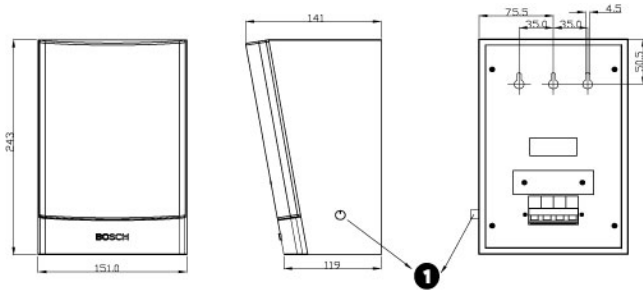

Installation/Configuration Notes

Three keyholes in the rear panel provide easy and quick wall mounting.

A convenient, easy-to-use, 4-pole push-in terminal block is on the rear panel for on-site wiring. This terminal block has provision for power tapping on the 100-volt, matching transformer in the cabinet. It allows selection of nominal full-power, half-power or quarter-power radiation (in 3 dB steps).

Dimensions LB1-UW06-x in mm showing volume control (1)

Circuit diagram LB1-UW06-x

Circuit diagram LB1-UW06V-x

Frequency response

Polar diagram horizontal (measured with pink noise)

Polar diagram vertical (measured with pink noise)

* Technical performance data acc. to IEC 60268-5

Mechanical

Dimensions (H x W x D)	243 x 151 x 141/119 mm (9.5 x 5.9 x 5.6/4.7 in)
Weight	0.9 kg (2 lb)
Color cabinet / cloth (D)	Black (D) or white (L) Matches RAL 9004 / RAL 9004
cabinet / cloth (L)	Matches RAL 9010 / RAL 7044