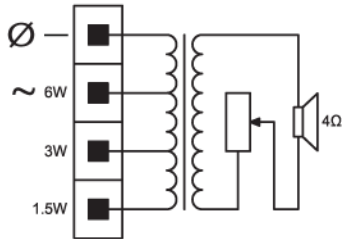

Installation/Configuration Notes

Three keyholes in the rear panel provide easy and quick wall mounting.

A convenient, easy-to-use, 4-pole push-in terminal block is on the rear panel for on-site wiring. This terminal block has provision for power tapping on the 100-volt, matching transformer in the cabinet. It allows selection of nominal full-power, half-power or quarter-power radiation (in 3 dB steps).

Dimensions LB1-UW06-x in mm showing volume control (1)

Circuit diagram LB1-UW06-x

Circuit diagram LB1-UW06V-x

Frequency response

Polar diagram horizontal (measured with pink noise)

Polar diagram vertical (measured with pink noise)

Technical Specifications

Electrical*

Maximum power	9 W
Rated power	6 / 3 / 1.5 W
Sound pressure level at 6 W / 1 W (1 kHz, 1 m)	99 dB / 91 dB (SPL)
Effective frequency range	180 Hz to 20 kHz (-10 dB)
Opening angle horizontal	1 kHz / 4 kHz (-6 dB) 165° / 95°
vertical	158° / 73°
Rated input voltage	100 V
Rated impedance	1667 ohm
Connector	4-pole push-in terminal block