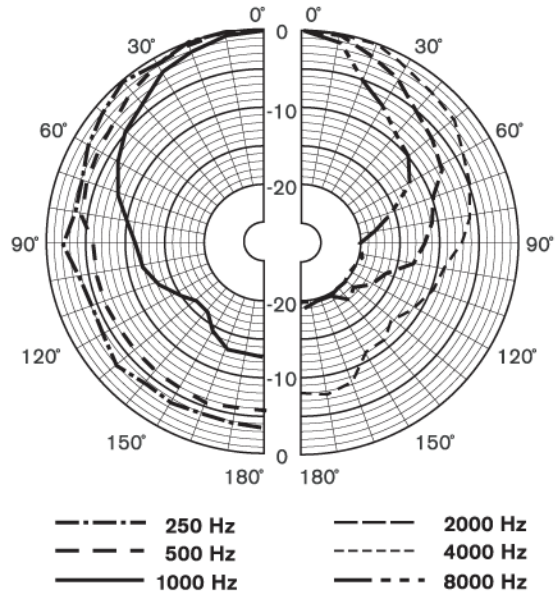

Dimensions LB1-UW06-x in mm showing volume control (1)

Circuit diagram LB1-UW06-x

Circuit diagram LB1-UW06V-x

Frequency response

Polar diagram horizontal (measured with pink noise)

Polar diagram vertical (measured with pink noise)

Technical Specifications

Electrical*

Maximum power	9 W
Rated power	6 / 3 / 1.5 W
Sound pressure level at 6 W / 1 W (1 kHz, 1 m)	99 dB / 91 dB (SPL)
Effective frequency range	180 Hz to 20 kHz (-10 dB)
Opening angle horizontal	1 kHz / 4 kHz (-6 dB) 165° / 95°
vertical	158° / 73°
Rated input voltage	100 V
Rated impedance	1667 ohm
Connector	4-pole push-in terminal block

* Technical performance data acc. to IEC 60268-5

Mechanical

Dimensions (H x W x D)	243 x 151 x 141/119 mm (9.5 x 5.9 x 5.6/4.7 in)
Weight	0.9 kg (2 lb)
Color cabinet / cloth (D)	Black (D) or white (L) Matches RAL 9004 / RAL 9004
cabinet / cloth (L)	Matches RAL 9010 / RAL 7044