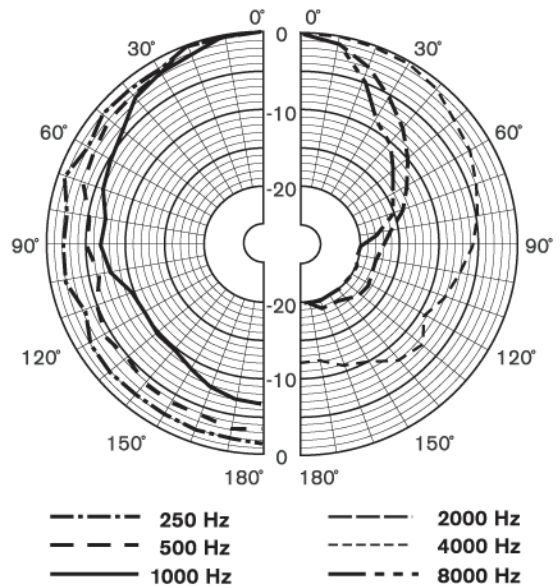

Dimensions LB1-UW06-x in mm showing volume control (1)

Circuit diagram LB1-UW06-x

Circuit diagram LB1-UW06V-x

Frequency response

Polar diagram horizontal (measured with pink noise)

Polar diagram vertical (measured with pink noise)

Technical Specifications

Electrical*

Maximum power	9 W
Rated power	6 / 3 / 1.5 W
Sound pressure level at 6 W / 1 W (1 kHz, 1 m)	99 dB / 91 dB (SPL)
Effective frequency range	180 Hz to 20 kHz (-10 dB)
Opening angle horizontal	1 kHz / 4 kHz (-6 dB) 165° / 95°
vertical	158° / 73°
Rated input voltage	100 V
Rated impedance	1667 ohm
Connector	4-pole push-in terminal block

* Technical performance data acc. to IEC 60268-5

Mechanical

Dimensions (H x W x D)	243 x 151 x 141/119 mm (9.5 x 5.9 x 5.6/4.7 in)
Weight	0.9 kg (2 lb)
Color cabinet / cloth (D)	Black (D) or white (L) Matches RAL 9004 / RAL 9004
cabinet / cloth (L)	Matches RAL 9010 / RAL 7044