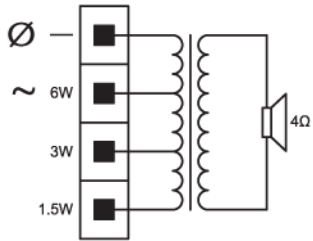

Installation/Configuration Notes

Three keyholes in the rear panel provide easy and quick wall mounting.

A convenient, easy-to-use, 4-pole push-in terminal block is on the rear panel for on-site wiring. This terminal block has provision for power tapping on the 100-volt, matching transformer in the cabinet. It allows selection of nominal full-power, half-power or quarter-power radiation (in 3 dB steps).

Dimensions LB1-UW06-x in mm showing volume control (1)

Circuit diagram LB1-UW06-x

Circuit diagram LB1-UW06V-x

Frequency response

Polar diagram horizontal (measured with pink noise)

Polar diagram vertical (measured with pink noise)