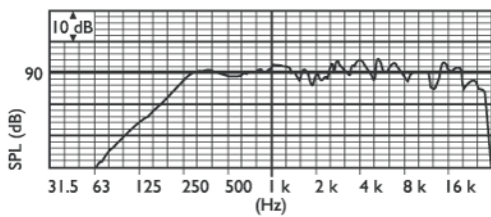

Dimensions LB1-UW06-x in mm showing volume control (1)

Circuit diagram LB1-UW06-x

Circuit diagram LB1-UW06V-x

Frequency response

Polar diagram horizontal (measured with pink noise)

Polar diagram vertical (measured with pink noise)

Technical Specifications

Electrical*

Maximum power	9 W
Rated power	6 / 3 / 1.5 W
Sound pressure level at 6 W / 1 W (1 kHz, 1 m)	99 dB / 91 dB (SPL)
Effective frequency range	180 Hz to 20 kHz (-10 dB)
Opening angle horizontal	1 kHz / 4 kHz (-6 dB) 165° / 95°
vertical	158° / 73°
Rated input voltage	100 V
Rated impedance	1667 ohm
Connector	4-pole push-in terminal block