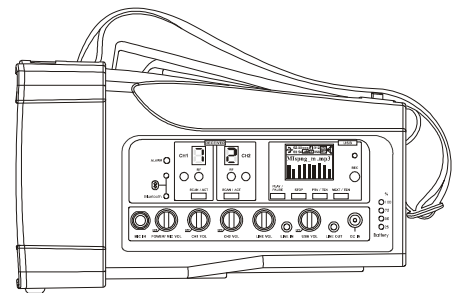

## Introduction

MA-100DB is an all new, ultra compact and ultra-light wireless PA system. The MA-100 is powerful and offers a vast array of features in an easy-to-use package. It can be easily carried via the padded shoulder strap, built-in handle, or mounted on a microphone stand. It is an excellent public address solution for small crowds.

## Key Features

- Rugged yet lightweight one-piece molded cabinet
- Built-in 2 wireless receivers with 16 auto-scannable frequencies
- Built-in USB music player & recorder with LCD screen
- Built-in one-button alarm/siren for warning of threats
- User-friendly control panel provides intuitive easy operation
- High efficiency class-D amplifier drives a full-range speaker
- AC and lithium rechargeable battery operation
- Switching power supply efficiently provides a regulated output voltage
- Available in black or white color