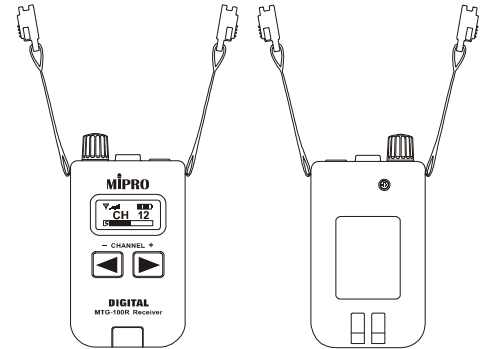

This system is ideal for small to large, indoor or outdoor applications for guides, interpreters or presenters to communicate effectively to a group of people, rejecting irritating surrounding noise.

Key Features

- Built-in rechargeable lithium battery for long time continuous use.
- PC controllable Channel-Lock to prevent accidental change.
- Convenient 4, 12 or 28-slot storage and charger carry case for easy charging, storage and manage inventory.
- Ethernet interface allows system setting and management.
- Operates on user license-free ISM bands: EU 863 – 865 MHz and USA 926 – 928 MHz.
- Up to 100 m (330 ft) line-of-sight reception range.
- Interference-free from Bluetooth, Wi-Fi and 2.4 GHz wireless transmission.
- Digital technology enables secure audio transmission, preventing unauthorized listening.
- Digital technology ensures crystal-clear audio quality and listeners have the best tour experience.
- Industry's only true diversity technology for exceptional reception quality.
- Durable, ultra-lightweight and pocket-sized portable receiver and transmitter. Incredibly easy to set-up and use.
- Industry's only auto shut-off timer for saving power consumption to extend the operation time.
- Backlit LCD screen displays all relevant parameters.

Transmitters

MTG-100T	Digital Portable Transmitter

Accessories

MTG-100C-4	4-Slot Charger
MTG-100C-12	12-Slot Storage and Charger Carry Case
MTG-100C-28	28-Slot Storage and Charger Carry Case
E-5S	Single-sided Earphone
E-10S	Stereo Earphones
E-20S	Stereo Earphones

Technical Specifications

Frequency Range	CEPT/EU: 863 – 865 MHz | USA: 926 – 928 MHz
Modulation	Digital modulation
Preset Channels	16
Switching Bandwidth	2 MHz
Channel Grid	125 kHz
Sensitivity	Approx. -90 dBm
Operating Range	Approx. 100 meters | 330 feet (line-of-sight)
Frequency Response	50 Hz – 10 kHz
Power Supply	Built-in high capacity lithium polymer rechargeable battery. Replaceable.
Operating Time	> 12 hours
Automatic Shut-off Time	10 minutes – 42 hours (programmable with software)
Dimensions (W × H × D)	45 × 84 × 21 mm / 1.8 × 3.3 × 0.8 "
Weight	Approx. 65 g / 2.3 oz (Li-poly battery included)

MIPRO Electronics Co., Ltd

Headquarters: 814 Pei-kang Road, Chiayi, 60096, Taiwan
Tel: +886.5.238.0809 | Fax: +886.5.238.0803
www.mipro.com.tw | mipro@mipro.com.tw