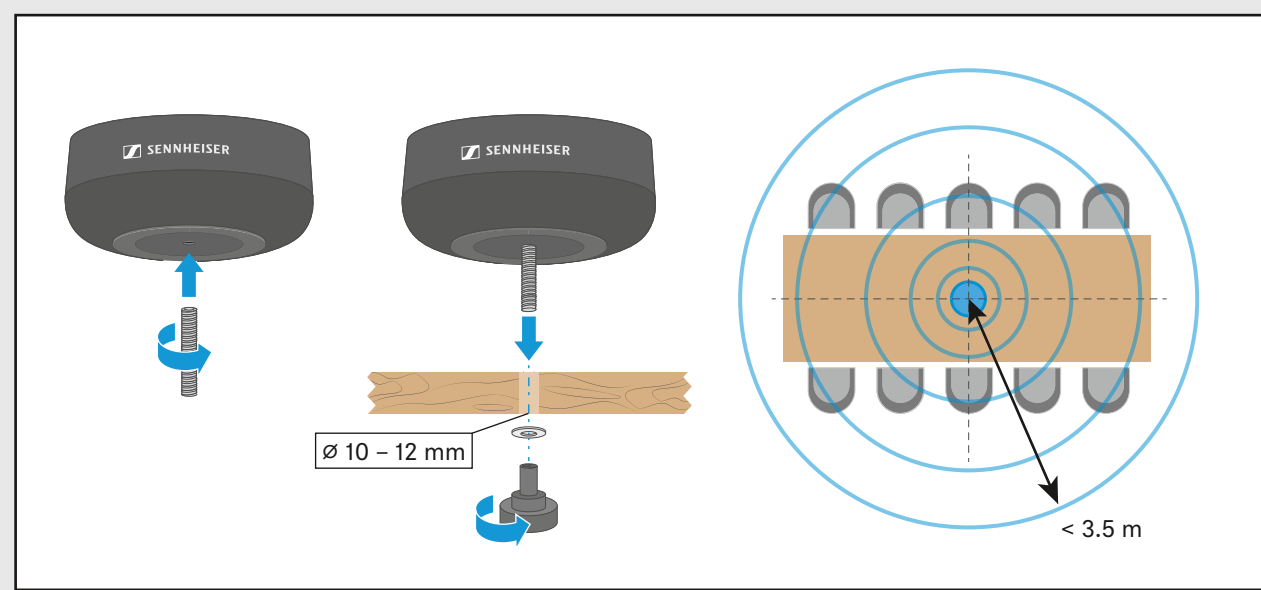

Quick Guide
Safety Guide

TC ISP off

LED off

TC ISP Auto-on

LED on

Factory reset

Hold 5s

LED green