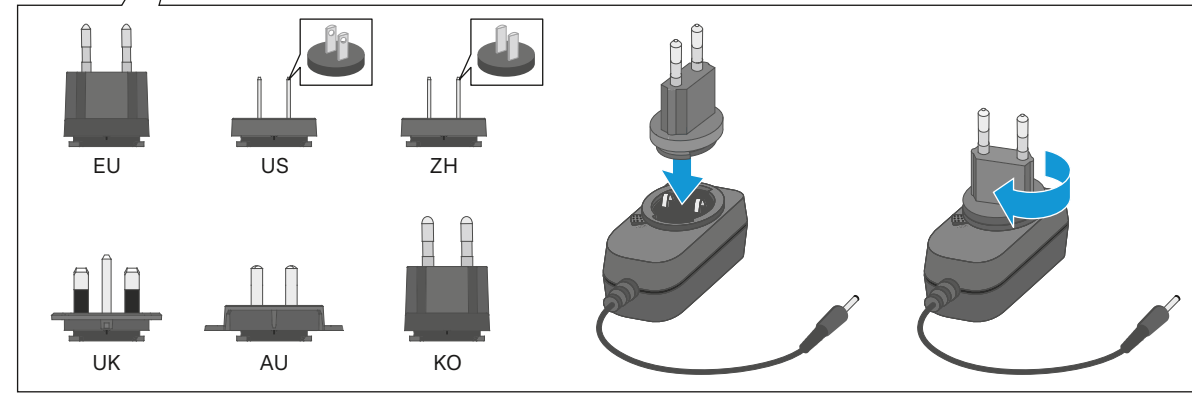

SENNHEISER

TeamConnect Intelligent Speaker for Microsoft® Teams Rooms

Model: TC ISP / TC ISP DB

Power Supply Unit
Model: ASSA67W-120200

Sennheiser electronic GmbH & Co. KG

Am Labor 1, 30900 Wedemark, Germany
www.sennheiser.com

Quick Guide
Safety Guide

TC ISP off

LED off

TC ISP Auto-on

LED on

Factory reset

Hold 5s

LED green