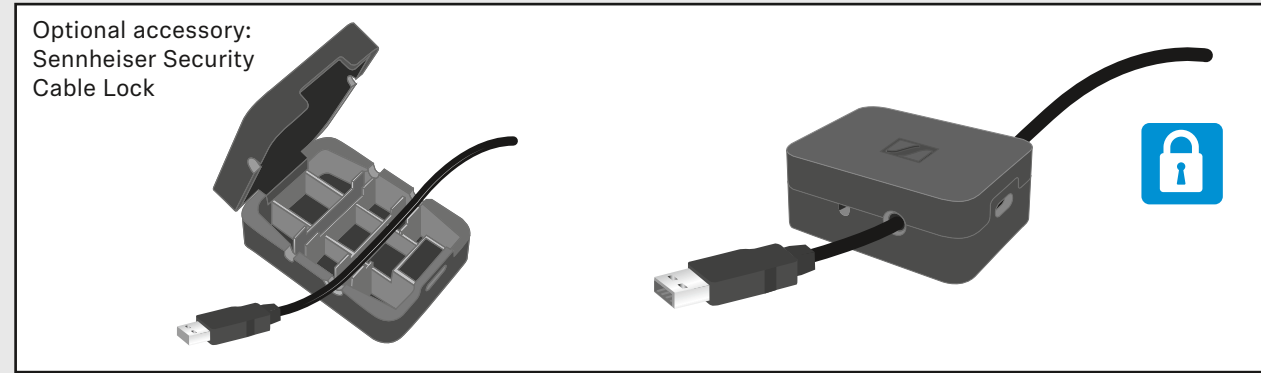

Quick Guide
Safety Guide

TC ISP off

LED off

TC ISP Auto-on

LED on

Factory reset

Hold 5s

LED green