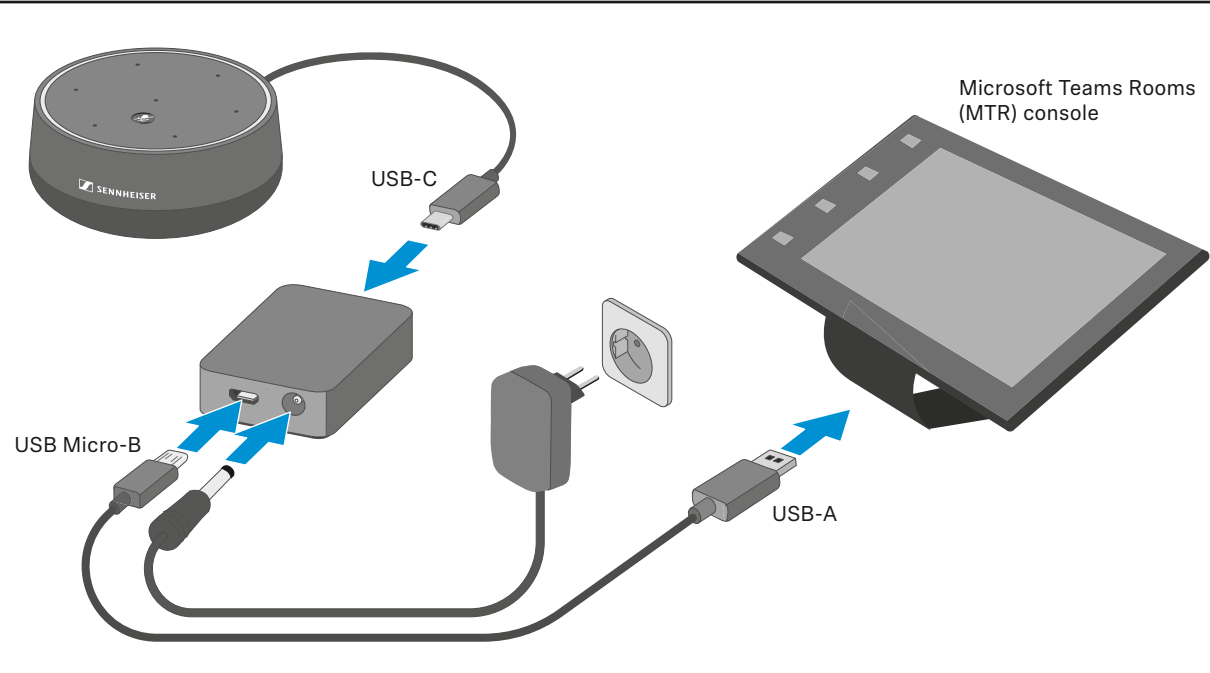

SENNHEISER

TeamConnect Intelligent Speaker for Microsoft® Teams Rooms

Model: TC ISP / TC ISP DB

Power Supply Unit
Model: ASSA67W-120200

Sennheiser electronic GmbH & Co. KG

Am Labor 1, 30900 Wedemark, Germany
www.sennheiser.com

Quick Guide
Safety Guide

TC ISP off

LED off

TC ISP Auto-on

LED on

Factory reset

Hold 5s

LED green

LED red

Press 1x

LED green

Press 1x