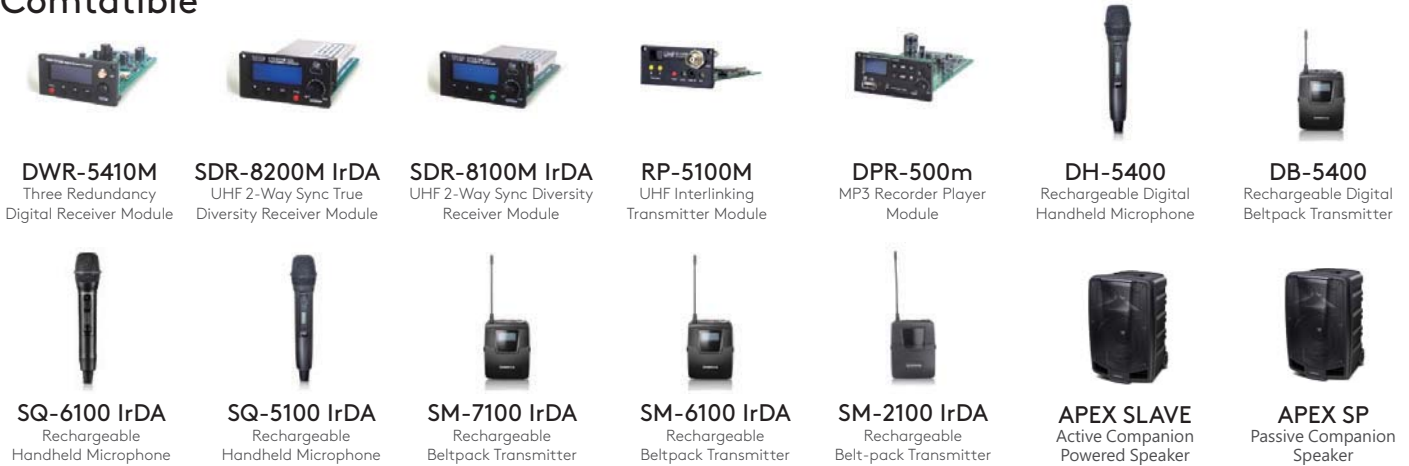

APEX EVO

Max power output	Dual 250W Class-D power amplifiers Built in 2-way 250W speaker system 250W ACTIVE output for external 4~8Ω speaker
Speaker system	10" LF, 1" HF and crossover
Frequency response	50Hz-20KHz±3dB
T.H.D.	< 0.5%
Audio input	MIC in x 2 (Ø6.3mm/XLR COMBO) LINE in x 3 (Ø6.3mm, Ø3.5mm, RCA R/L) ACTIVE in (XLR) BLUETOOTH in
Audio output	LINE out (Ø6.3mm) ACTIVE out (XLR)
External speaker	4~8Ω (Ø6.3mm), with volume control
Power supply	100-240V AC, 30-32V DC/4A
Battery	Lead-Acid (12V/5A) x2 or Lithium (25.9V/7.8A) x1
Operating time	Lead-Acid: 5-6 hours in music, >10 hours in speech Lithium: 8-10 hours in music, >12 hours in speech
Charging time	Lead-Acid: about 6 hours; Lithium: about 8 hours
Dimensions (mm)	360 x 340 x 550
Weight (kg)	Lead-Acid: 20.3; Lithium: 17.3
Storage	Transmitter: handheld x 4 pcs or handheld x 2 pcs + belt-pack x 2pcs Switching power supply: 1pc

Compatible

DWR-5410M
Three Redundancy
Digital Receiver Module

SDR-8200M IrDA
UHF 2-Way Sync True
Diversity Receiver Module

SDR-8100M IrDA
UHF 2-Way Sync Diversity
Receiver Module

RP-5100M
UHF Interlinking
Transmitter Module

DPR-500m
MP3 Recorder Player
Module

DH-5400
Rechargeable Digital
Handheld Microphone

DB-5400
Rechargeable Digital
Belt-pack Transmitter

SQ-6100 IrDA
Rechargeable
Handheld Microphone

SQ-5100 IrDA
Rechargeable
Handheld Microphone

SM-7100 IrDA
Rechargeable
Belt-pack Transmitter

SM-6100 IrDA
Rechargeable
Belt-pack Transmitter

SM-2100 IrDA
Rechargeable
Belt-pack Transmitter

APEX SLAVE
Active Companion
Powered Speaker

APEX SP
Passive Companion
Speaker